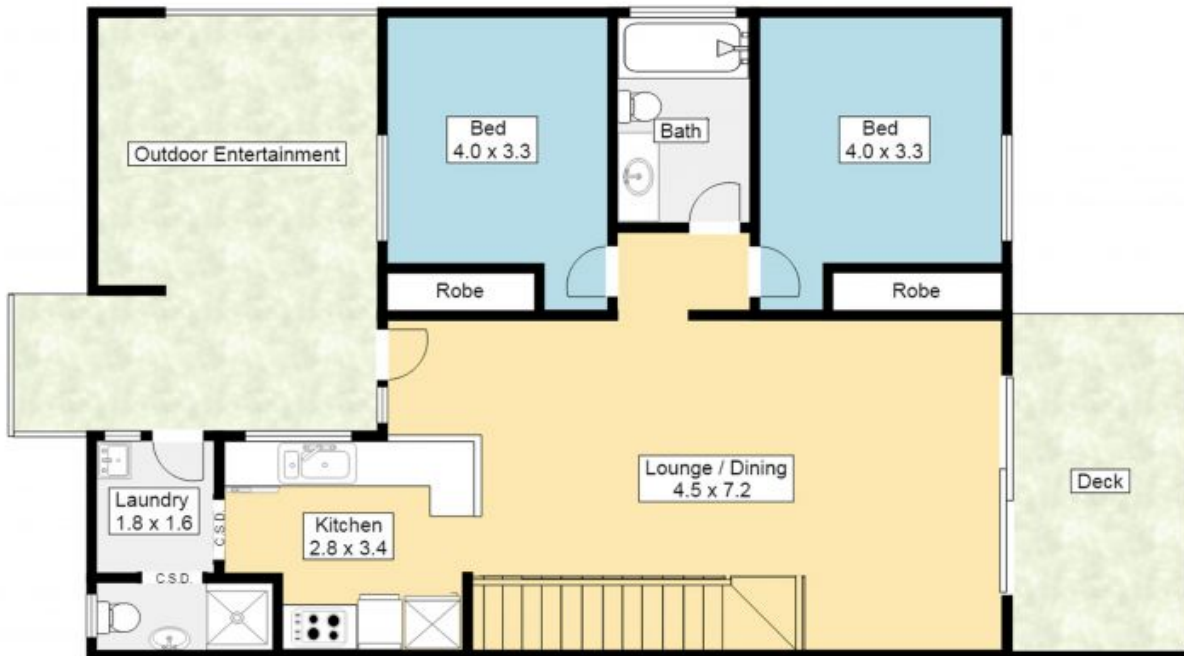

Ground Level