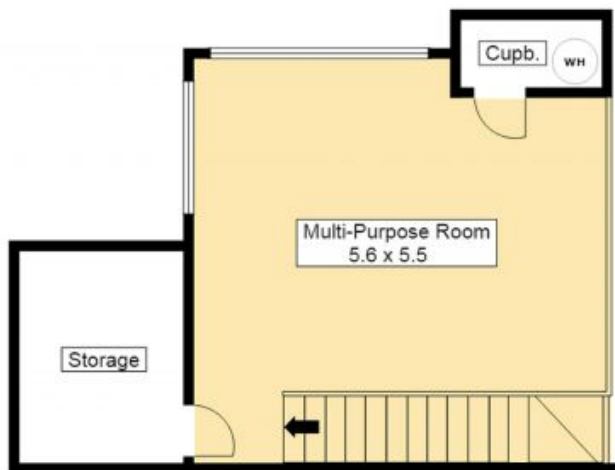

Upper Level