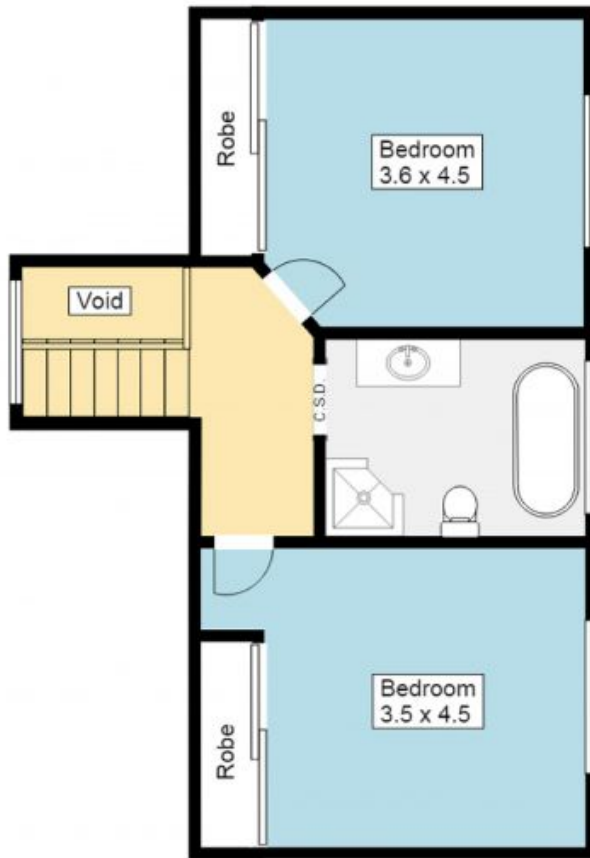

Upper Level