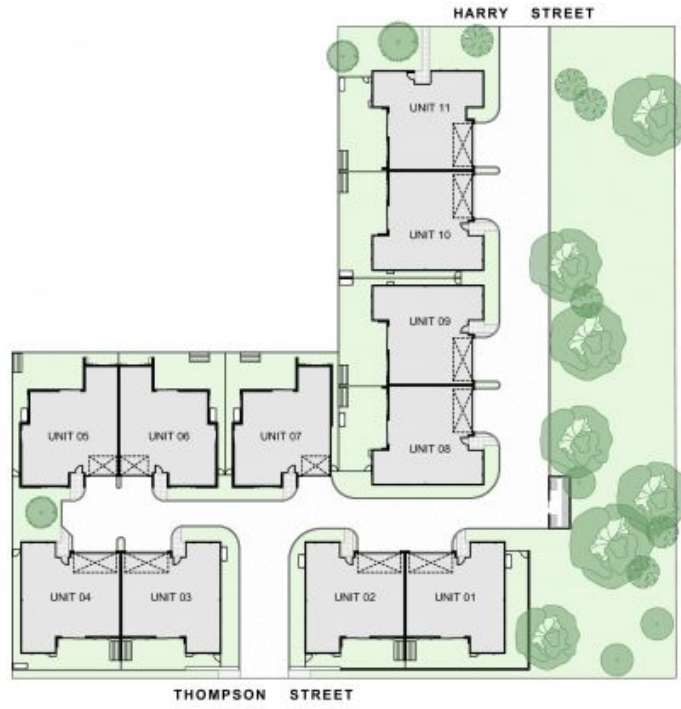

ARTIST IMPRESSION

40b Thompson Street Belmont, NSW

2

2

1

Construction has begun!!

Only a few remaining, get in quick! - Relaxed, luxury living with direct golf course access. This exclusive offering of over 55's living, showcases a relaxed, minimalist and elegant design by respected architects ELK. The modern coastal facade features a rich textural blend of bricks, stone, cladding and timber while generous interiors feature open plan tranquil spaces and connected alfresco living.

Rod Conry

0405 449 468

Site Plan

BELMONT GOLF AND LIFESTYLE VILLAGE

40B THOMPSON STREET, BELMONT